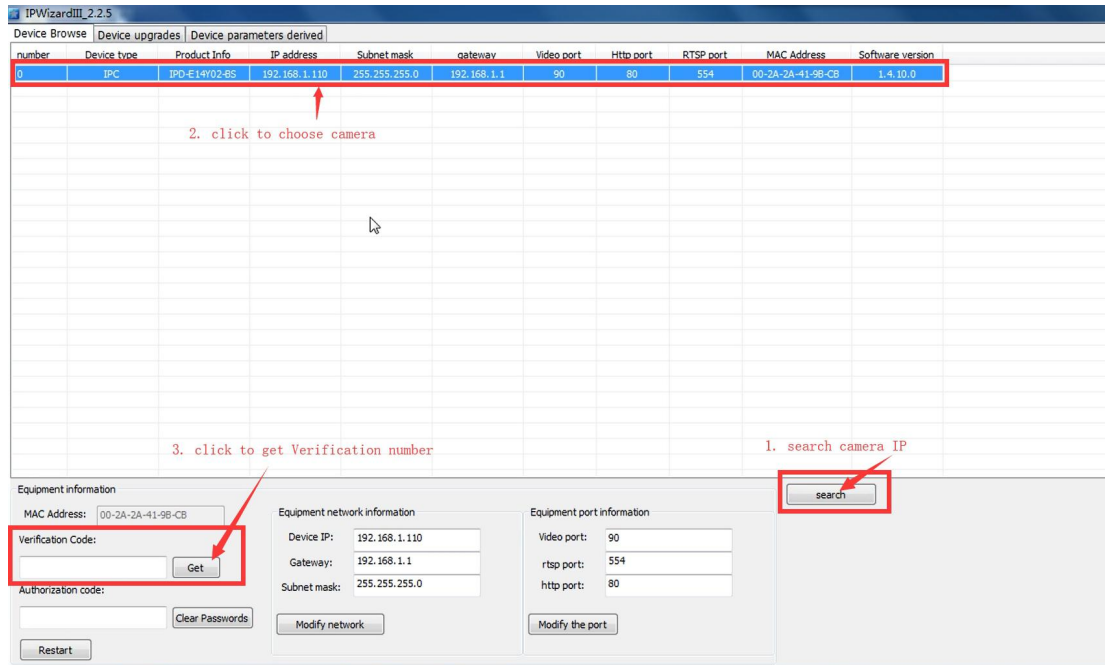

# Reset Password Guide

( ULite Series ) PTZ (HISEE)

1. please find attached tool "IPWizardIII\_2.2.5(English)" and install on your computer.
2. follow the below pic to get Verification code and send us, we will reply you the "Authorization code".

3. input the "Authorization code" to below shown place, click "clear password". It will delete your old password to default, you can log in as normal.